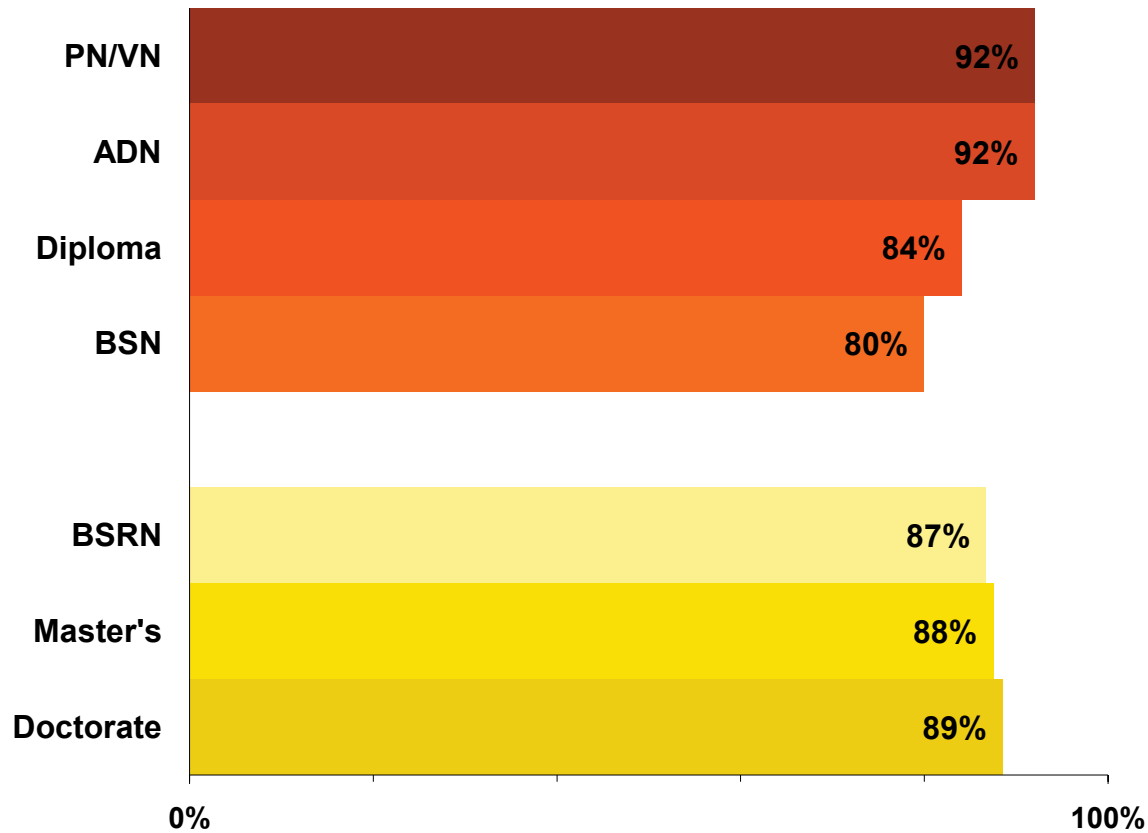

Average Yield Rate of Nursing Programs by Program Type, Fall 2011

Source: National League for Nursing. 2012. Annual Survey of Schools of Nursing, Fall 2011. www.nln.org/research/slides/index.htm.