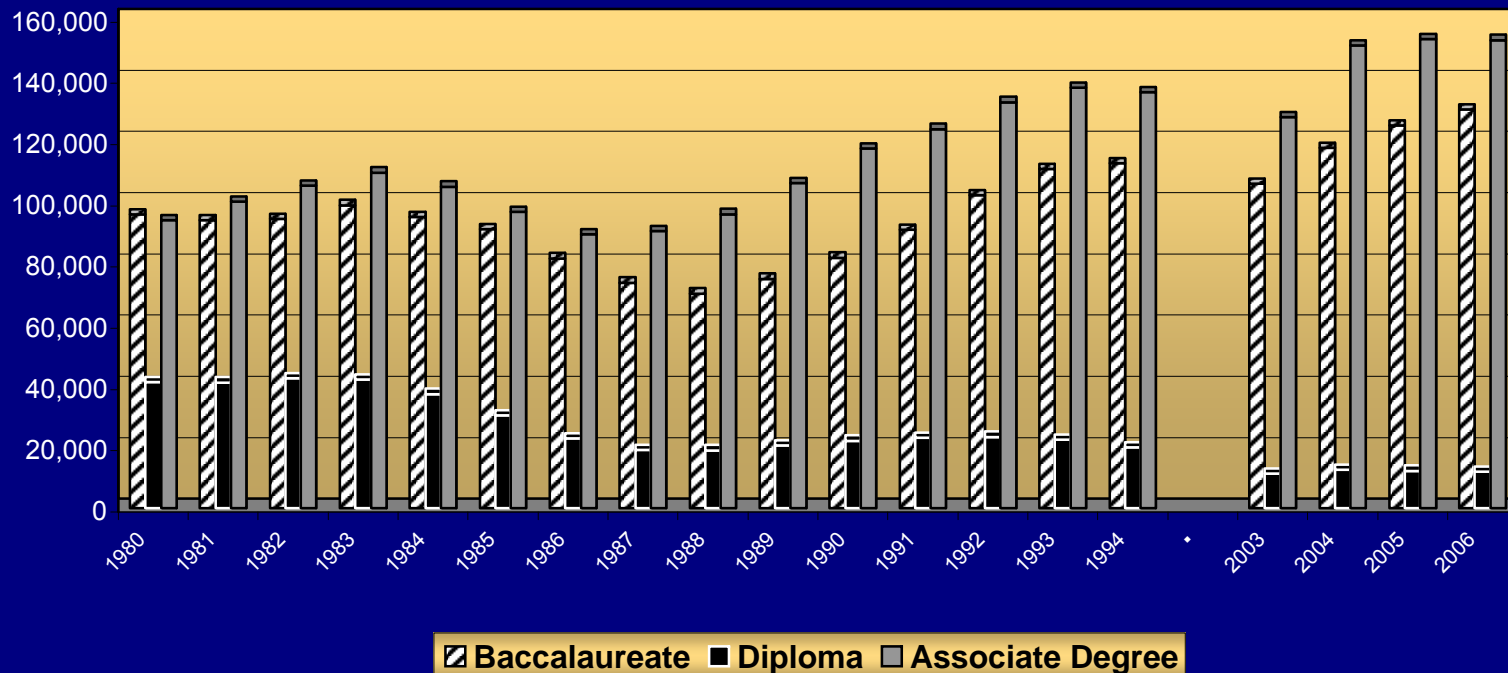

Enrollments in Basic RN Programs by Program Type: 1980 to 1994 and 2003 to 2006

National League for Nursing 800-669-1656 • www.nln.org

The Voice for Nursing Education