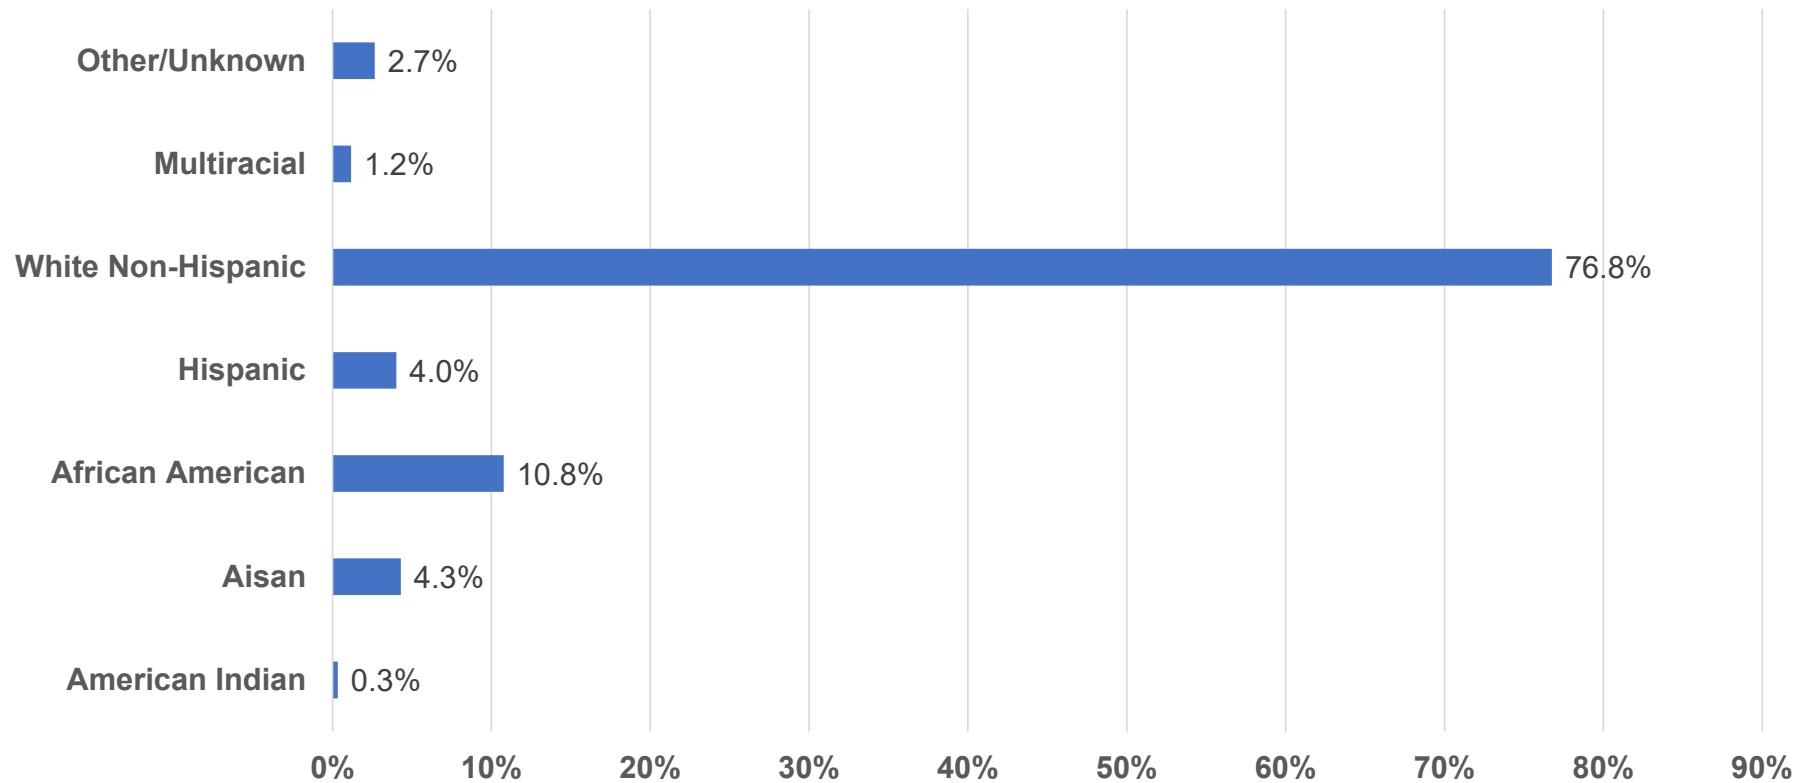

Full-time Nurse Educators by Race, 2021

n = 8,583