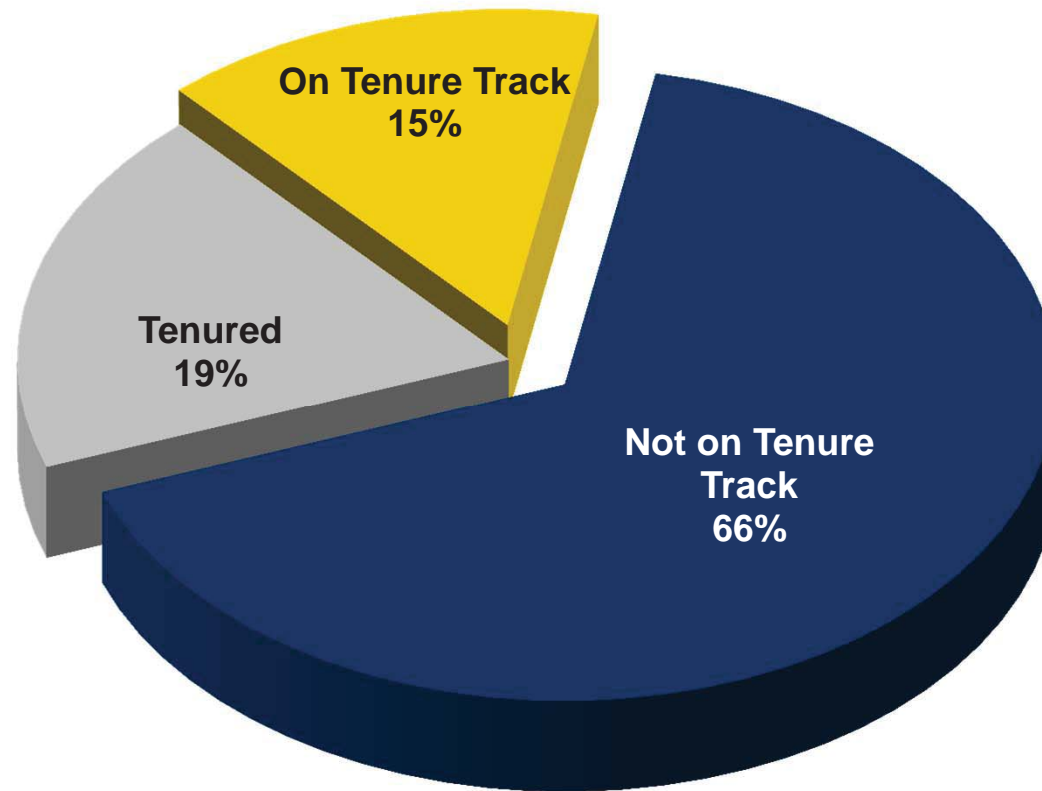

Disposition of Full-Time Faculty by Tenure Status, 2016-17

N = 13,513